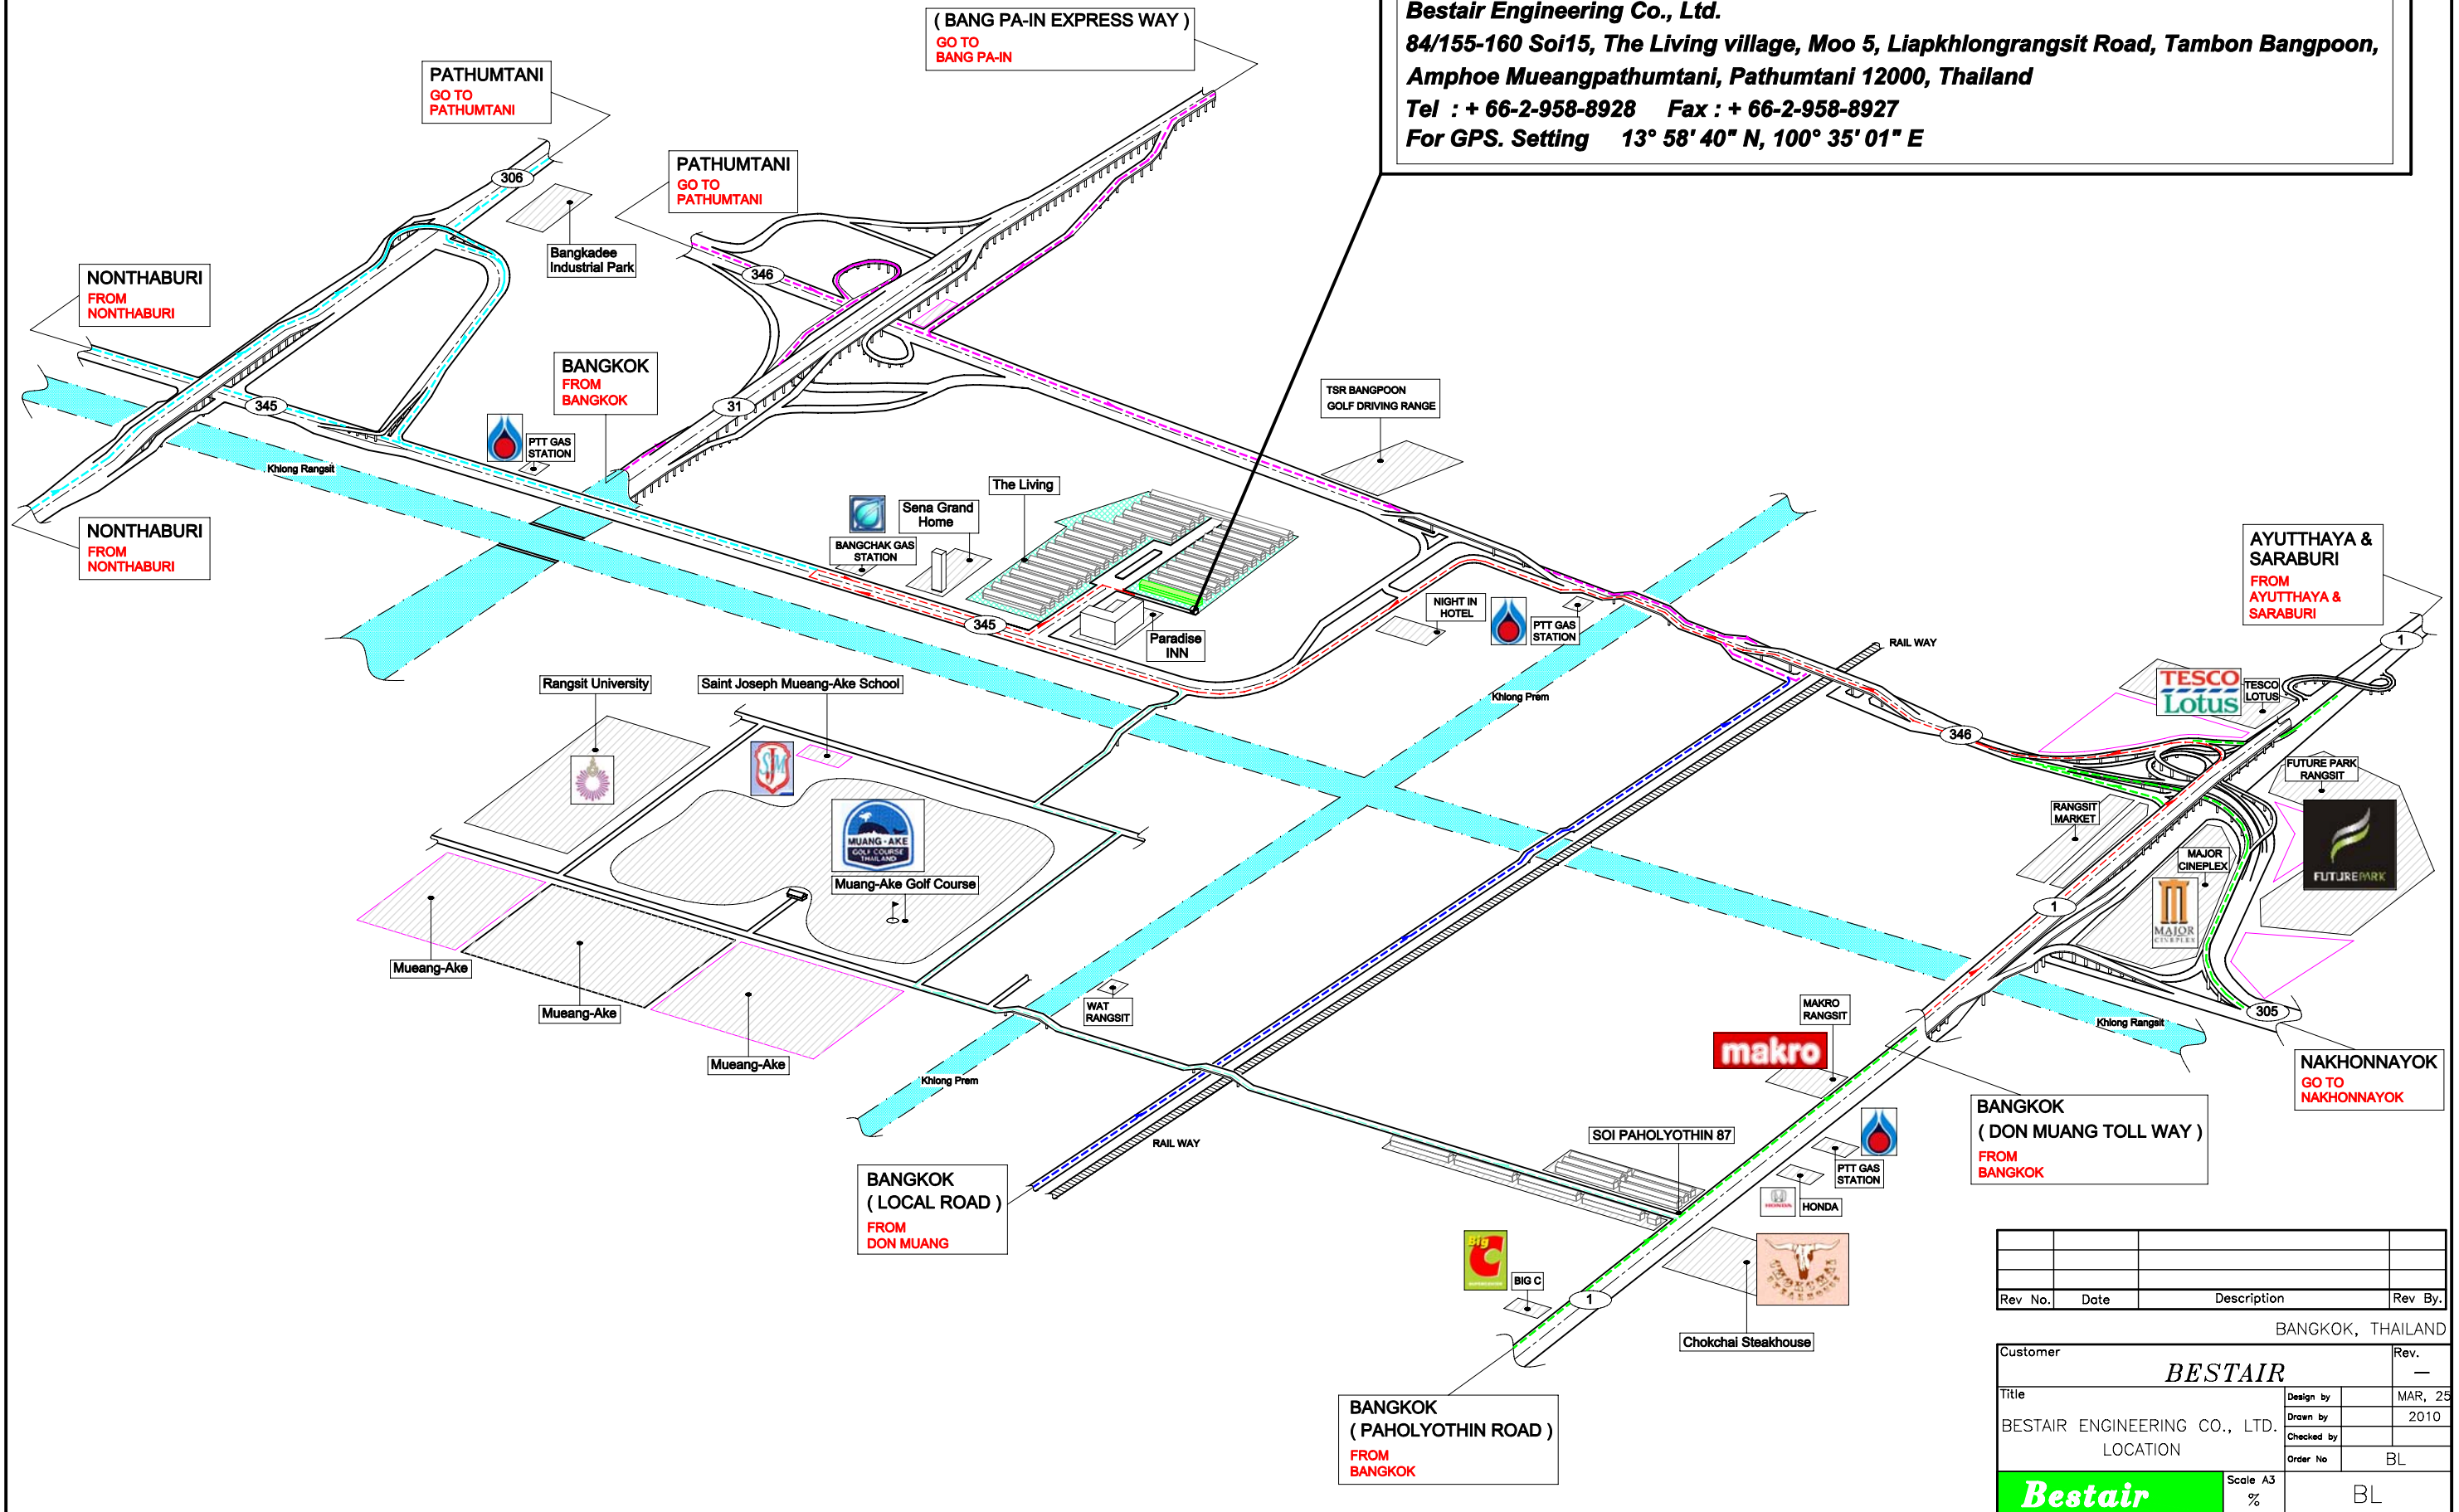

Bestair Engineering Co., Ltd.
 84/155-160 Soi15, The Living village, Moo 5, Liaphklongrangsit Road, Tambon Bangpoon,
 Amphoe Mueangpathumtani, Pathumtani 12000, Thailand
 Tel : + 66-2-958-8928 Fax : + 66-2-958-8927
 For GPS. Setting 13° 58' 40" N, 100° 35' 01" E

Rev No.	Date	Description	Rev By.

BANGKOK, THAILAND			
Customer	BESTAIR		Rev. —
Title	Design by	Checked by	MAR, 25 2010
BESTAIR ENGINEERING CO., LTD.			
LOCATION	Order No.	BL	
Bestair	Scale A3	BL	
	%		